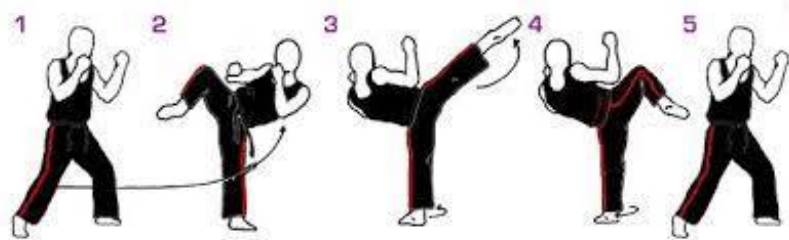

KYODAI KARATE

7th KYU Orange Belt

Stances

KOKOTSU DACHI
Backward Leaning Stance

NEKO ASHI DACHI
Cat Stance

Punches and Strike

SIEKEN MAWASHI UCHI
Punch To Temple

SHUTO SAKITSU UCHI
Open Hand Strike To Shoulder

SHUTO YOKO GANMEN UCHI
Open Knife Hand Strike To Temple

KYODAI KARATE

7th KYU Orange Belt

Blocks

CHUDAN SOTO UKE

Outside Block (Out to In)

Kicks

MAWASHI GERI CHUDAN CHUSOKU

Round House Kick To Side.

AGO MAE GERI Snap Kick To Face