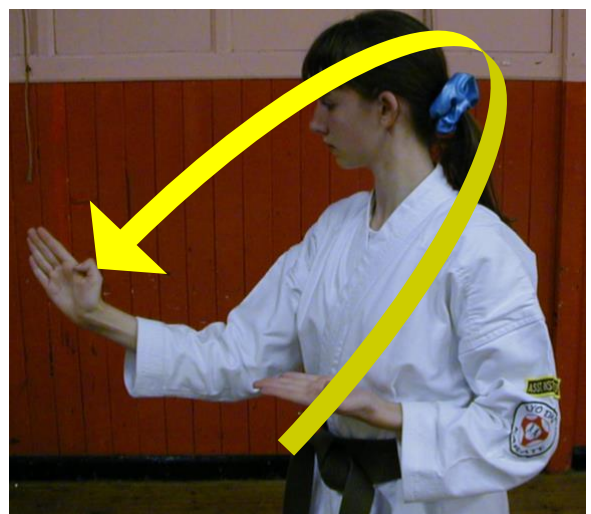

SHUTO MAWASHI UKE Open Hand Circular Block