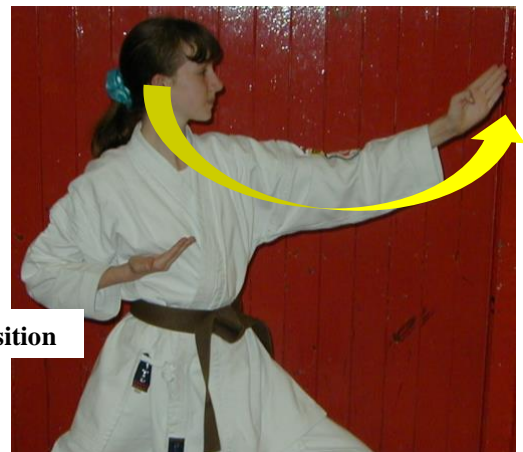

## 2<sup>nd</sup> KYU Brown Belt continued

**Punches and Strikes continued:**

**HAITO UCHI (CHUDAN & JODAN)  
Inner Knife Hand Strike**

**HAISHU  
Back Hand Stop**

Start Position

Finish Position

**MAWASHI RYOKEN  
Burst Ear Drum Strike**